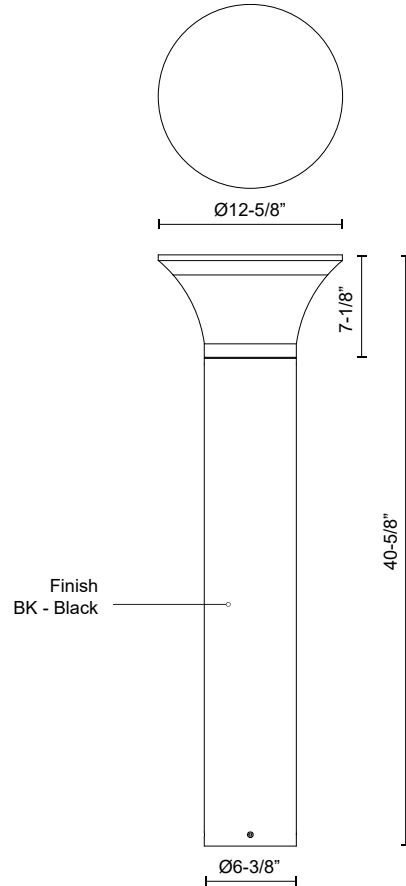

## SPECIFICATION DETAILS

<b>Fixture Dimensions</b>	D12-5/8" x H40-5/8"
<b>Light Source</b>	LED with DC Driver
<b>Wattage</b>	24W
<b>Total Lumens</b>	2500lm
<b>Delivered Lumens</b>	1450lm*
<b>Voltage</b>	120-277V
<b>Color Temperature</b>	3000K
<b>CRI (Ra)</b>	80CRI
<b>Optional Color Temps</b>	2700K - 5000K Available, Minimum Order Quantities Apply
<b>LED Rated Life</b>	50,000 hours
<b>Dimming</b>	100% - 10%, TRIAC or ELV Dimmer (Not Included)
<b>Diffuser Details</b>	Clear PC
<b>Location</b>	Wet
<b>Illumination Direction</b>	Down

## DESCRIPTION

Architecturally designed high-power LED exterior bollard fixture. This die-cast aluminum bollard with a clear polycarbonate diffuser delivers diffused omni directional light with three base sizes and interchangeable head options.